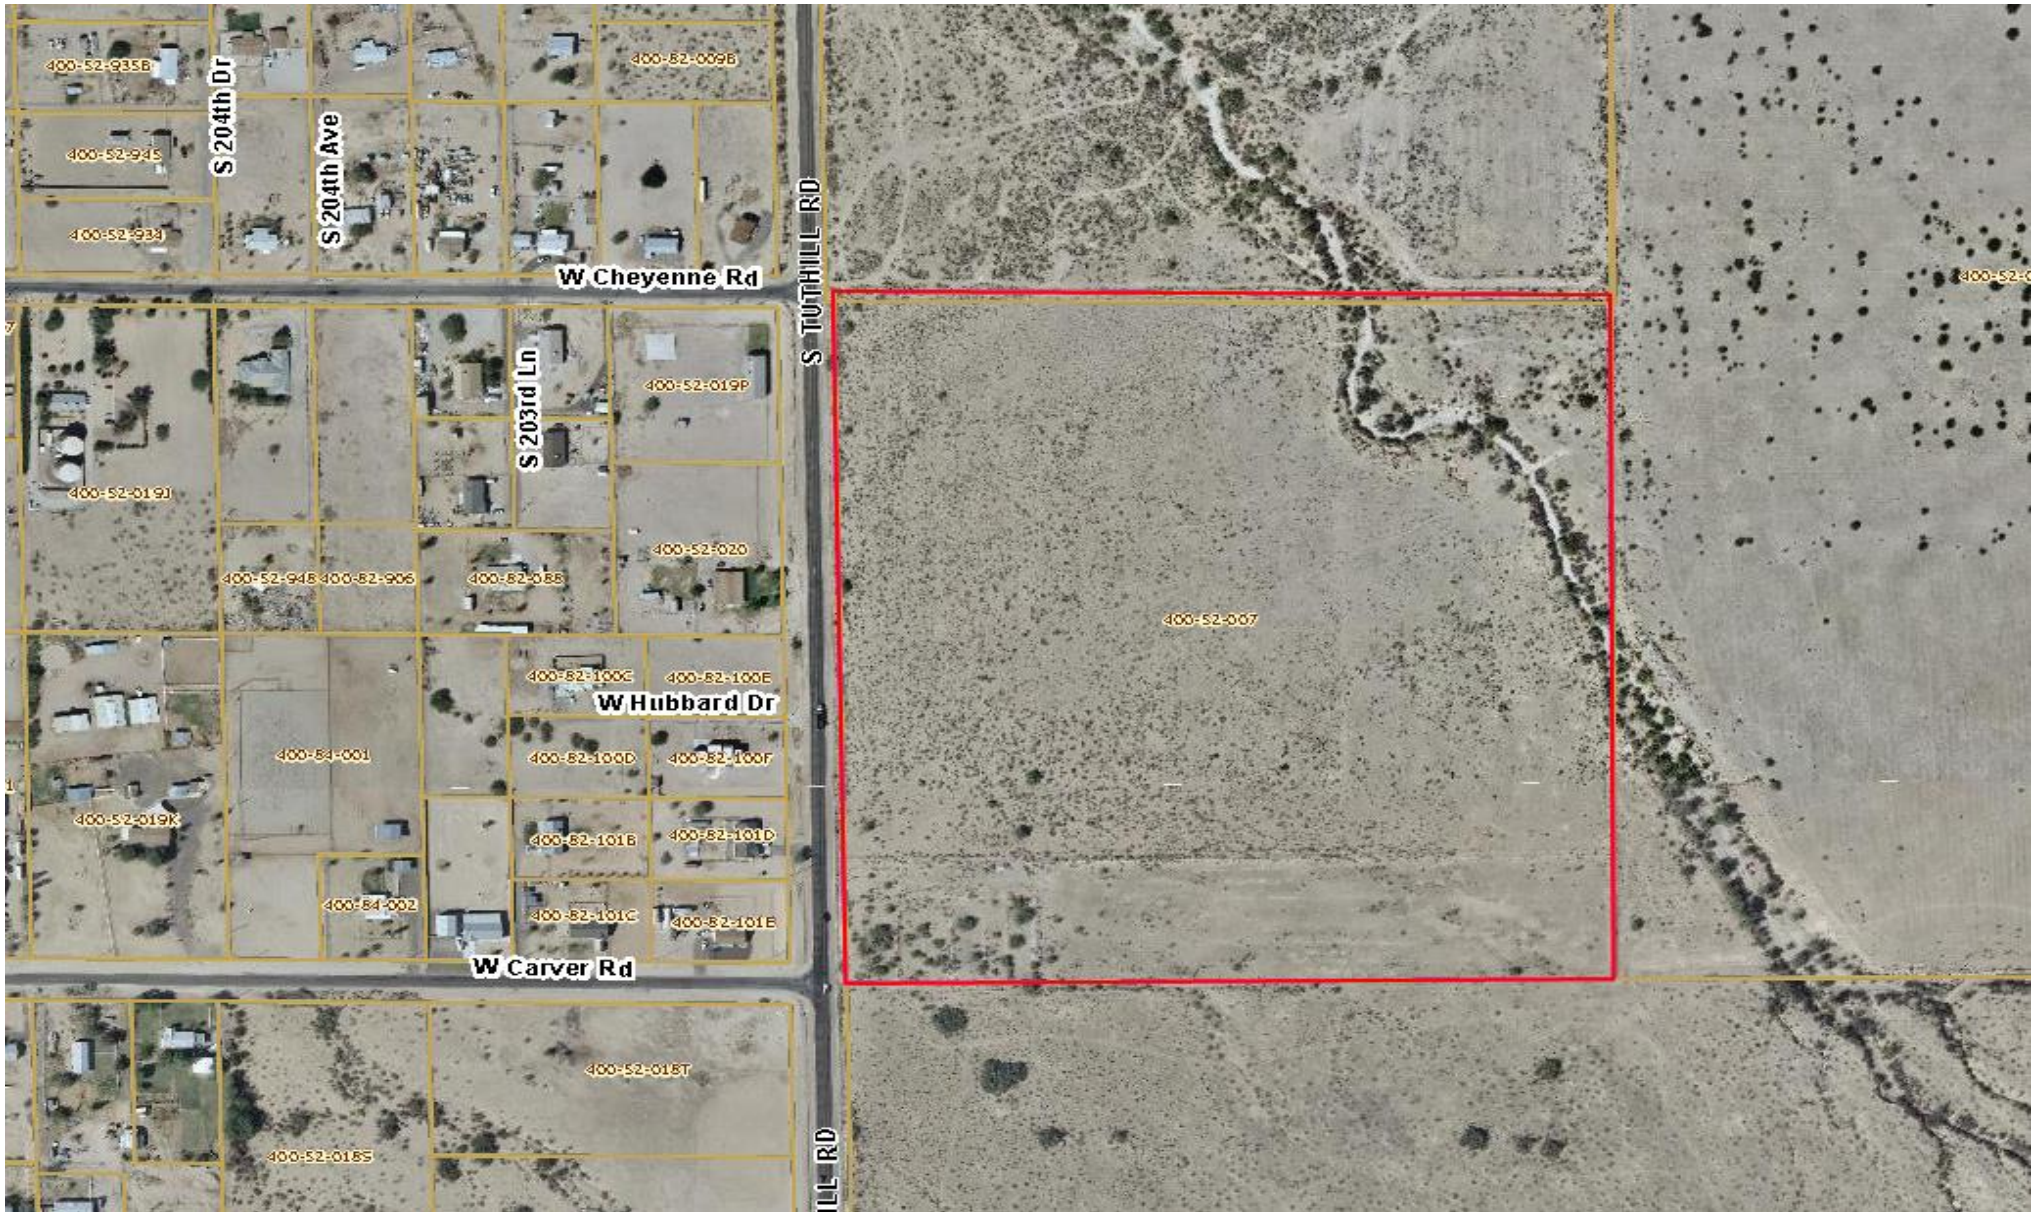

**38.78 Acres at the SE Corner of
S. Tuthill Road and W. Cheyenne Road
Maricopa County, Arizona**

Parcel #400-52-007

38.78 Acres

Zoning: RU-43

**38.78 Acres at the SE Corner of
S. Tuthill Road and W. Cheyenne Road
Maricopa County, Arizona**

Parcel #400-52-007

38.78 Acres

Zoning: RU-43

**38.78 Acres at the SE Corner of
S. Tuthill Road and W. Cheyenne Road
Maricopa County, Arizona**

Raymond T. Cashen
(602) 393-4447 phone
www.cashenrealty.com

Looking East at the Property

Looking West Across the Property

**38.78 Acres at the SE Corner of
S. Tuthill Road and W. Cheyenne Road
Maricopa County, Arizona**

**School Just South of the Property
Within Walking Distance**

**38.78 Acres at the SE Corner of
S. Tuthill Road and W. Cheyenne Road
Maricopa County, Arizona**

Looking North over the Property

**38.78 Acres at the SE Corner of
S. Tuthill Road and W. Cheyenne Road
Maricopa County, Arizona**

Looking at Property Frontage Along Tuthill

**38.78 Acres at the SE Corner of
S. Tuthill Road and W. Cheyenne Road
Maricopa County, Arizona**