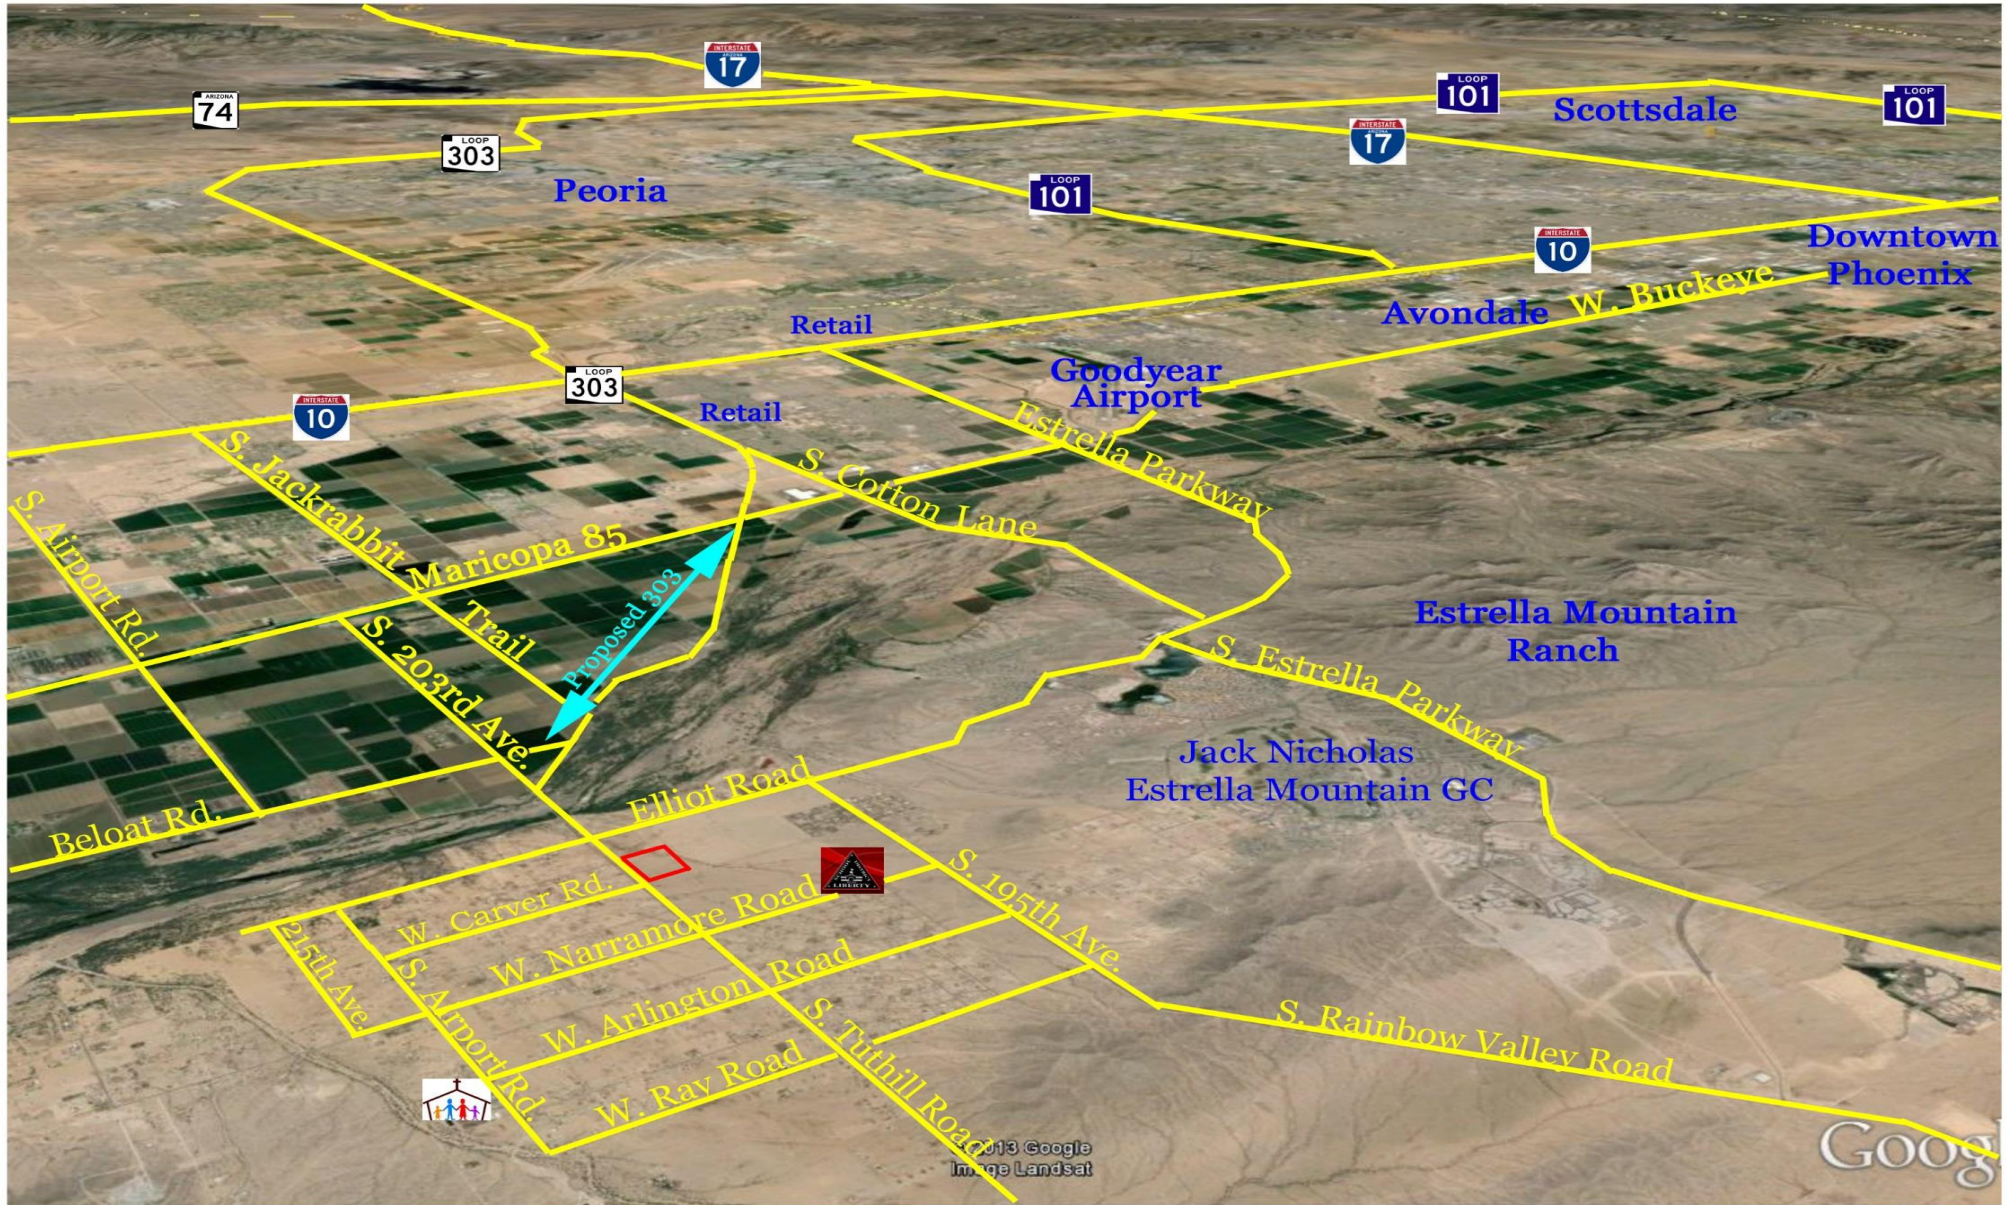

**38.78 Acres at the SE Corner of
S. Tuthill Road and W. Cheyenne Road
Maricopa County, Arizona**

Parcel #400-52-007

38.78 Acres

Zoning: RU-43

**38.78 Acres at the SE Corner of
S. Tuthill Road and W. Cheyenne Road
Maricopa County, Arizona**

**Looking East at the Property
Note Houses Just Beyond Subject Property**

**38.78 Acres at the SE Corner of
S. Tuthill Road and W. Cheyenne Road
Maricopa County, Arizona**

**Raymond T. Cashen
(602) 393-4447 phone
www.cashenrealty.com**

Looking West Across the Property

**38.78 Acres at the SE Corner of
S. Tuthill Road and W. Cheyenne Road
Maricopa County, Arizona**

**School Just South of the Property
Within Walking Distance**

**38.78 Acres at the SE Corner of
S. Tuthill Road and W. Cheyenne Road
Maricopa County, Arizona**

Looking North over the Property

**38.78 Acres at the SE Corner of
S. Tuthill Road and W. Cheyenne Road
Maricopa County, Arizona**

Looking at Property Frontage Along Tuthill

**38.78 Acres at the SE Corner of
S. Tuthill Road and W. Cheyenne Road
Maricopa County, Arizona**